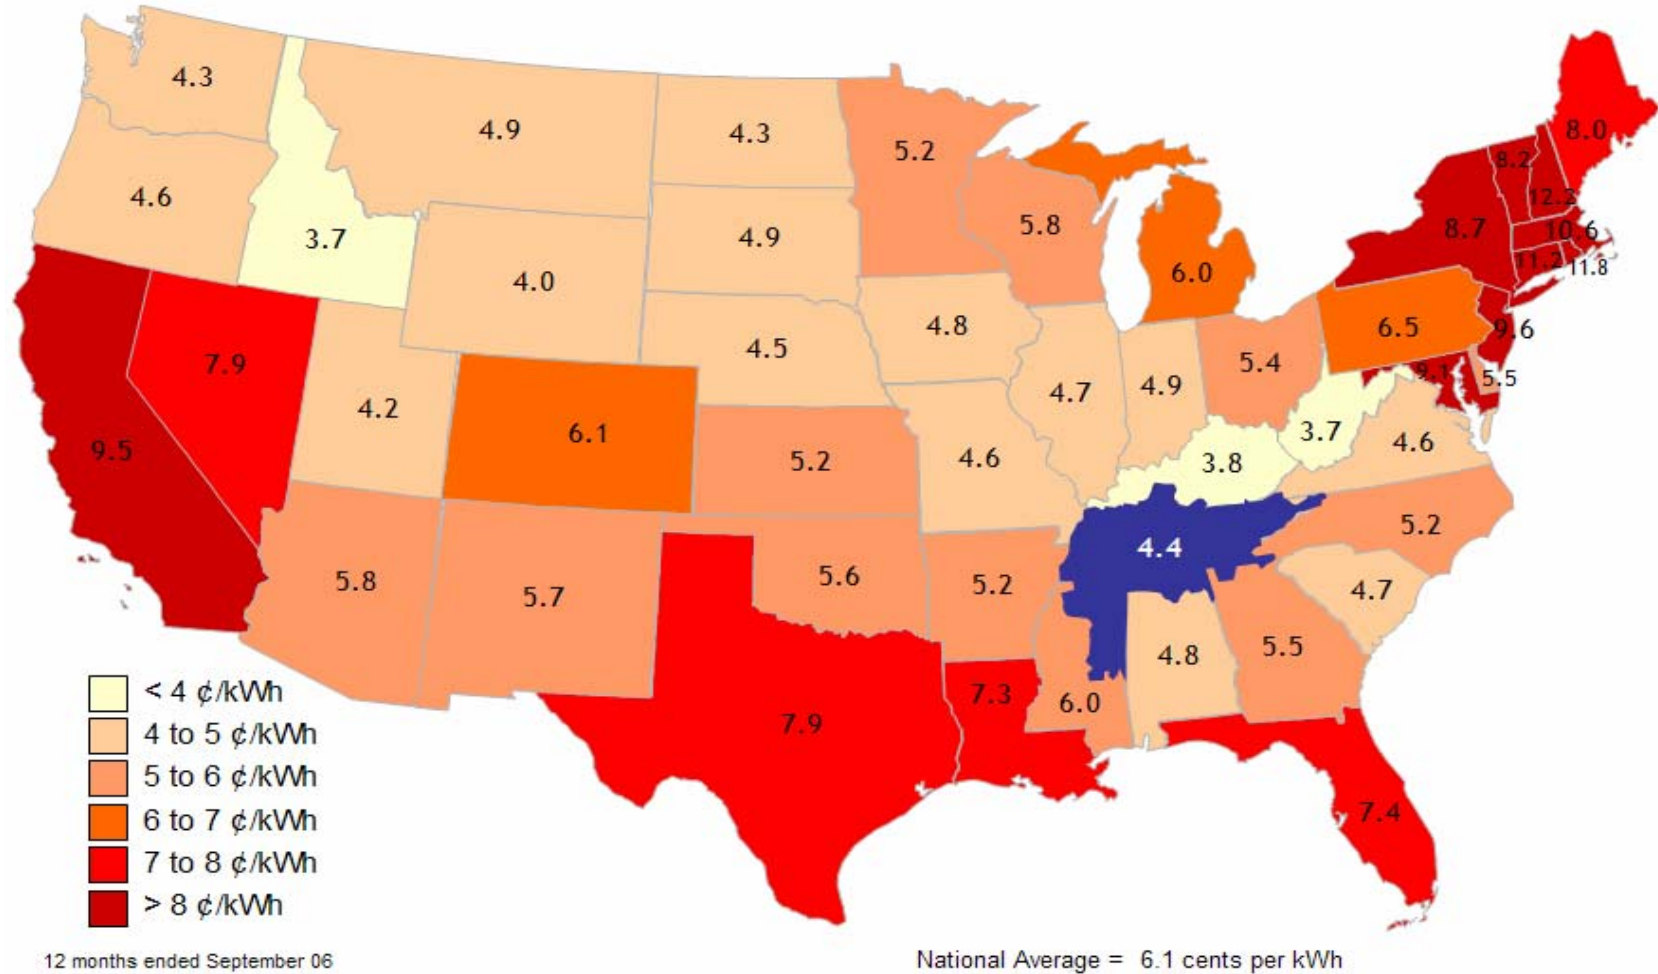

National Average Industrial Rates

12 Months Ending September 2006

Source: EIA Monthly Electric Utility Database (Form EIA-826)
Source for National Average is Electric Power Monthly